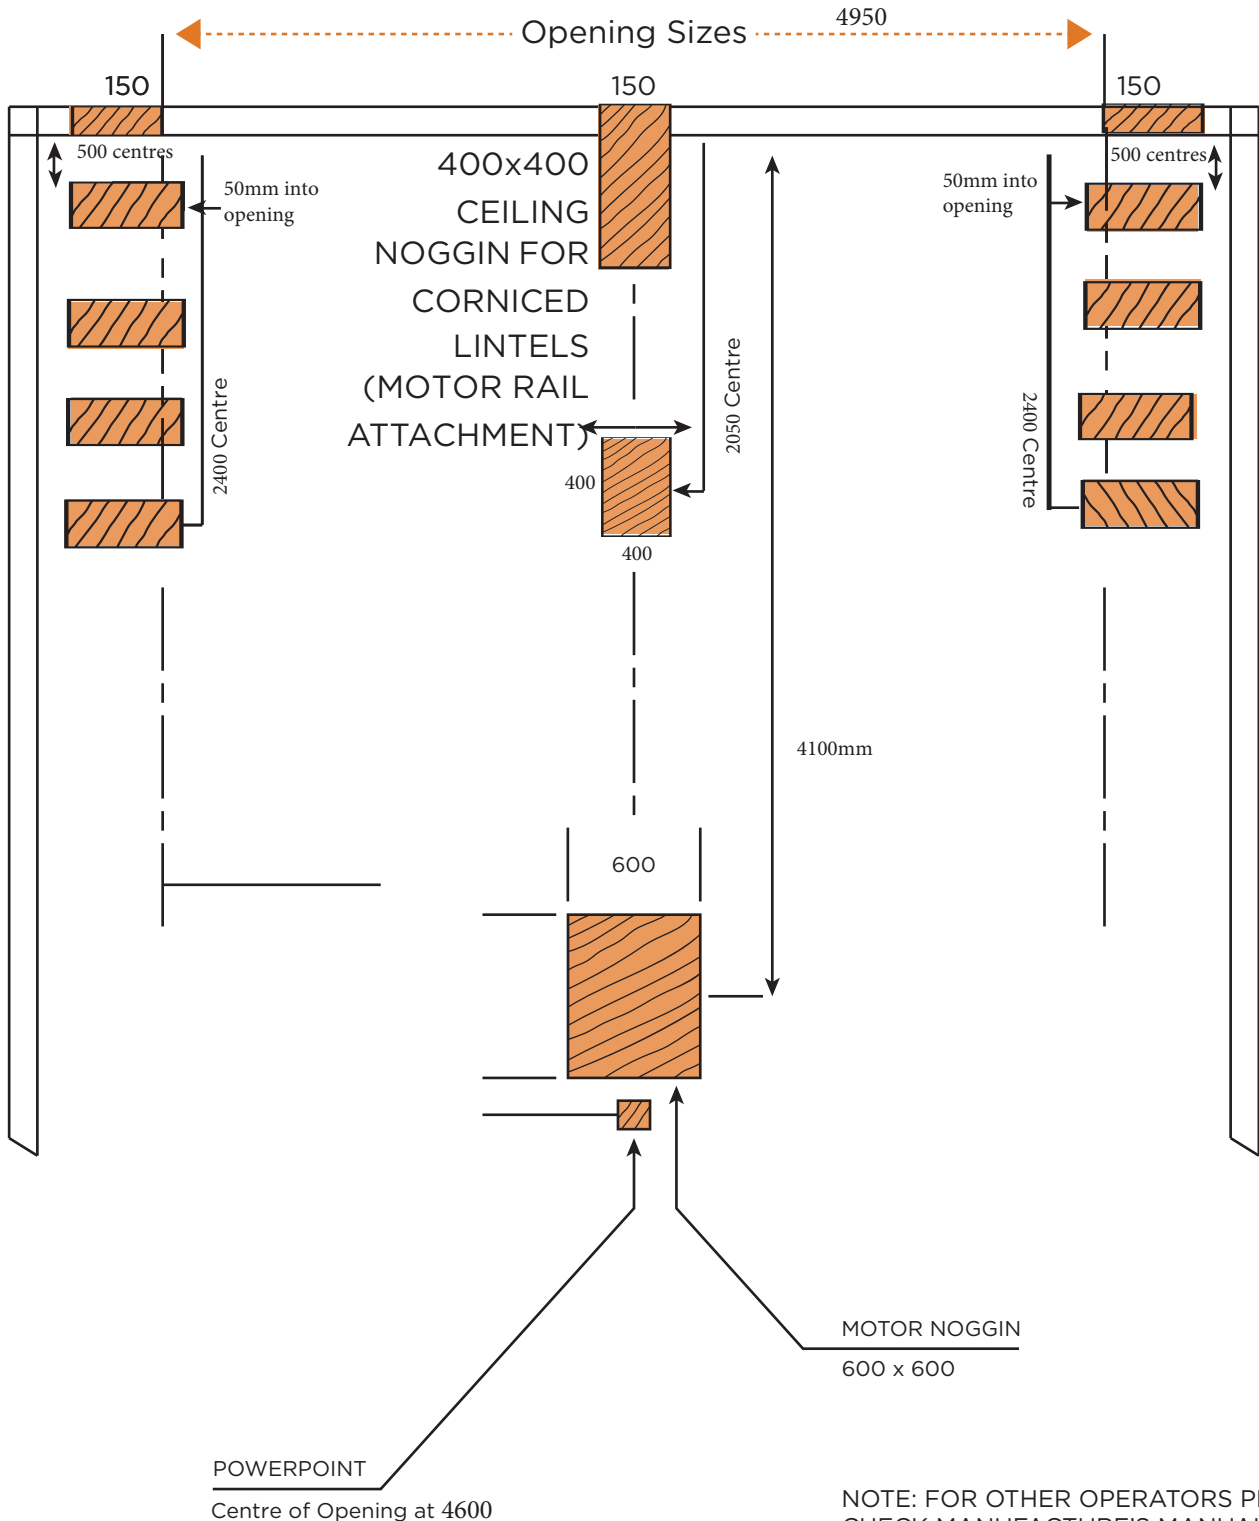

Independent

24/7 Roller Door Services

Selection • Supply • Service

Office (03) 6272 0476

HULK
Tiltadoor

Note: Roof noggings must be packed down flush with plaster ceiling - **no gaps**.
Floor rebate must be 100mm back from finish opening and 100mm in width from opening.
Opening must be one flat surface. Save this sheet to our IBook's now for future reference.