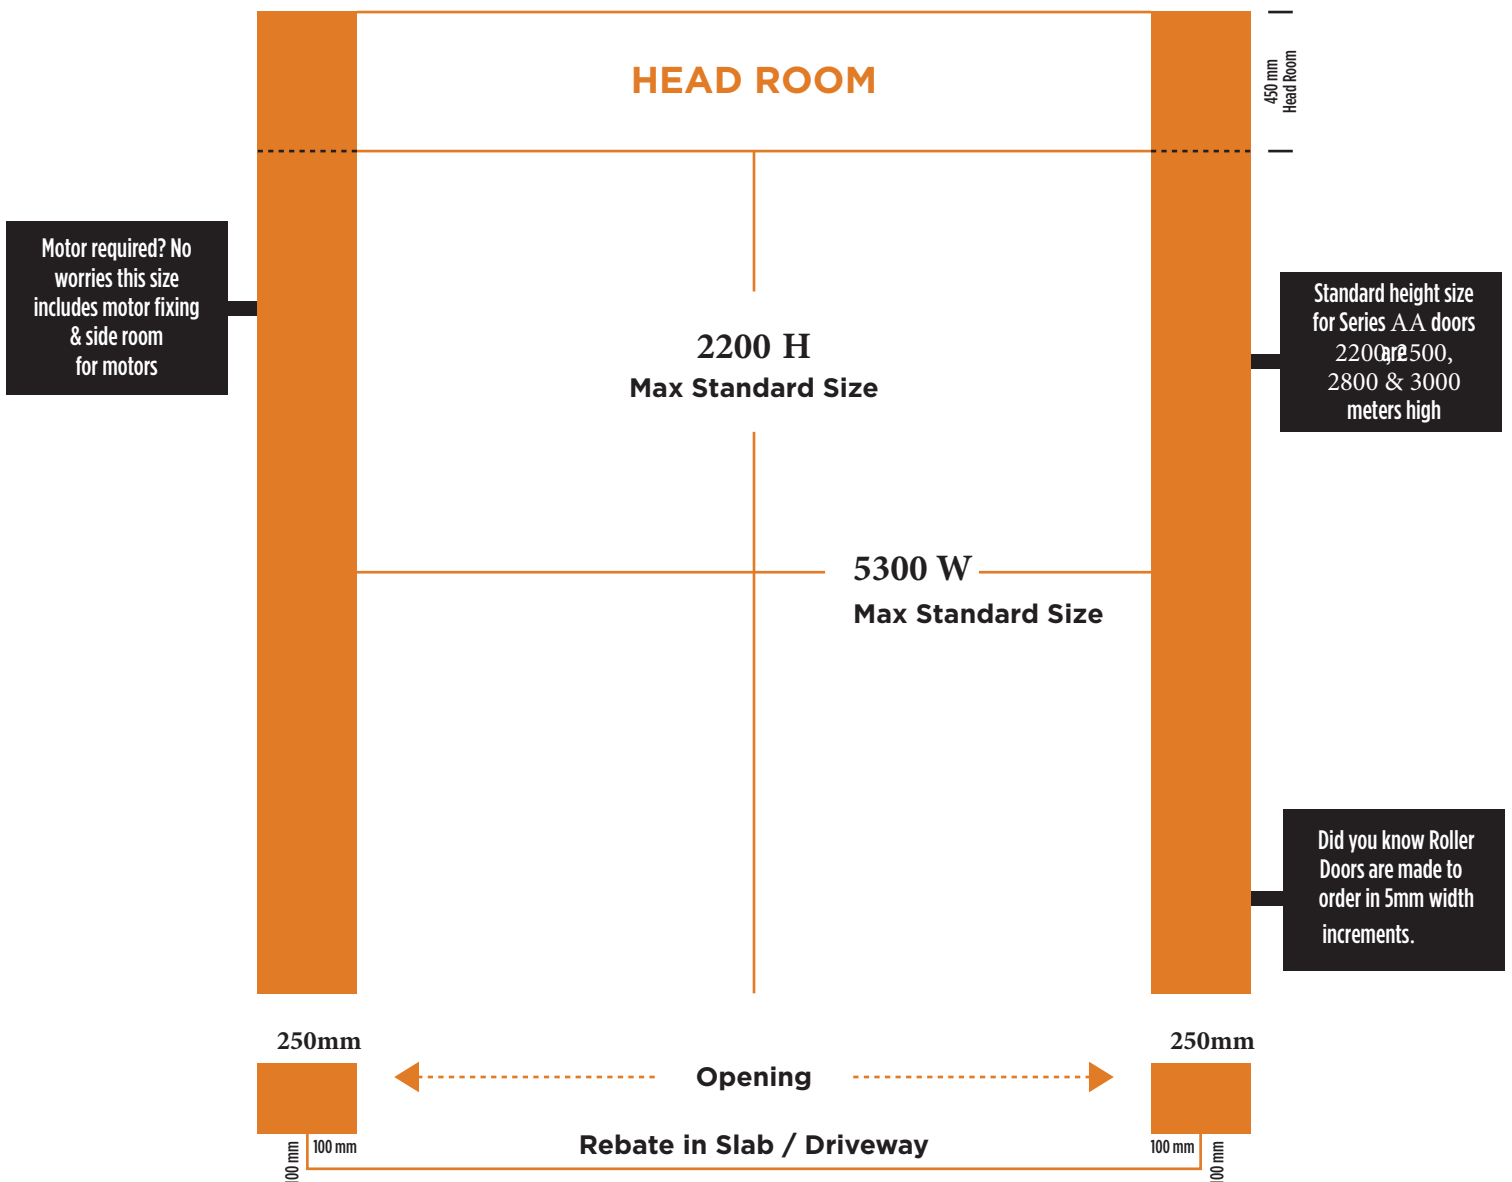

Independent

24/7 Roller Door Services

Selection • Supply • Service

Office: (03) 6272 0476

Roller Door Install Lay Out - Series AA

SIDE ROOM 250mm SIDE ROOM 250mm

↓ BIRDS EYE VIEW

Solid fixing in orange no gaps. Fixing area to be one flat surface. For the best seal on the ground we need a 100 X 100 mm rebate in the concrete. BAL required? We can supply an Emb-A-Seal so your door is compliant.