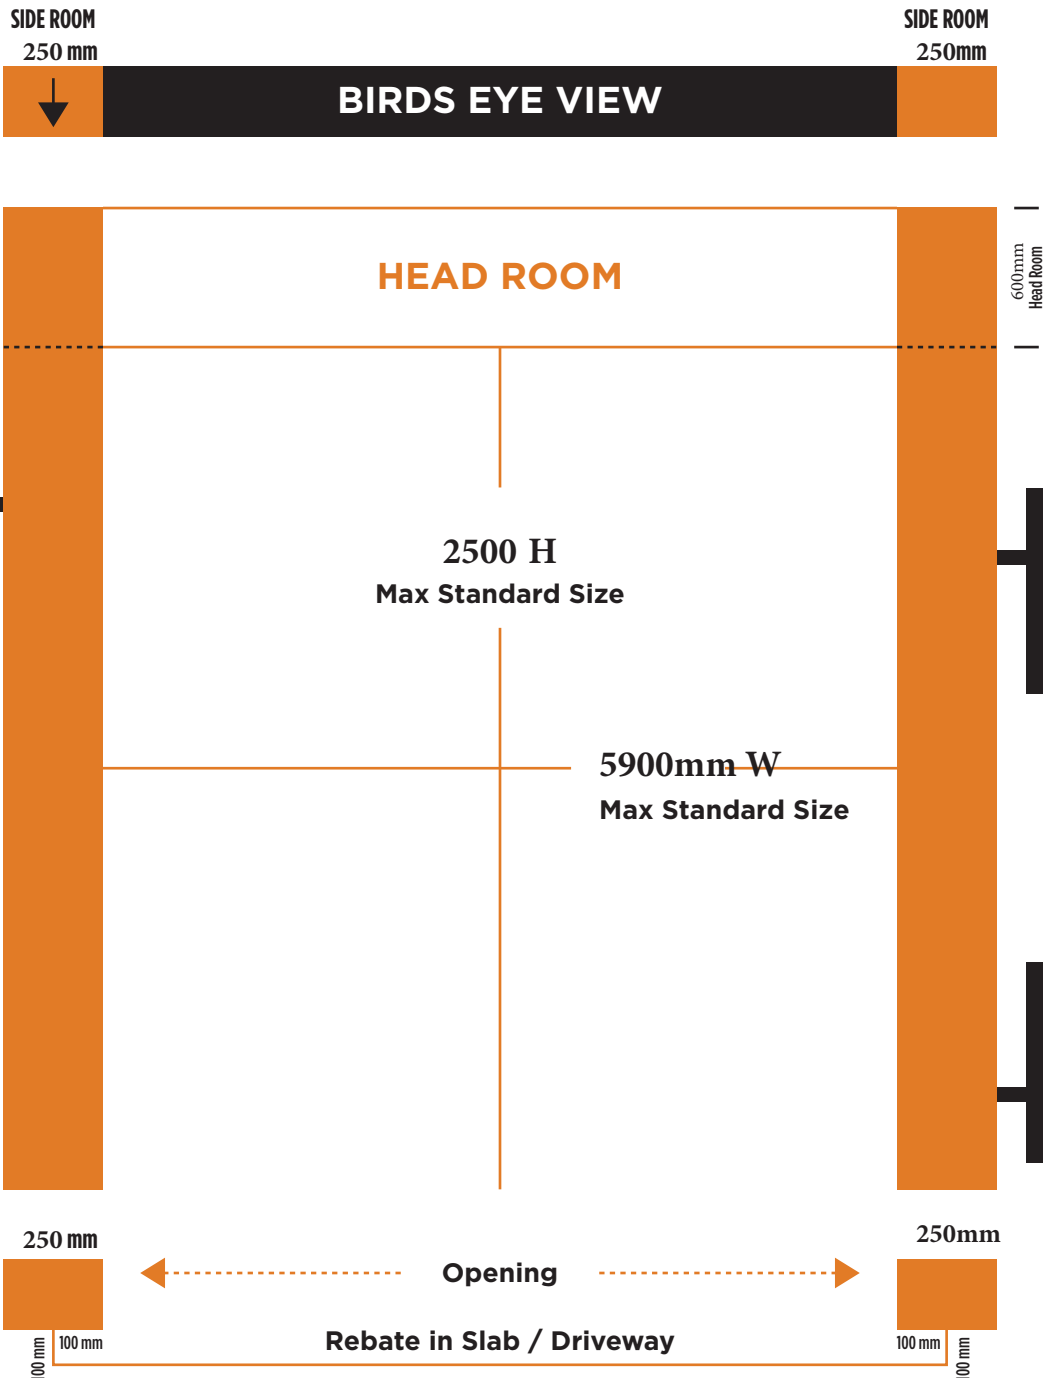

Independent

24/7

Roller Door Services

Selection • Supply • Service

Office: (03) 6272 0476

Roller Door Install Lay Out - Novataur Residential

Solid fixing in orange no gaps. Fixing area to be one flat surface. For the best seal on the ground we need a 100 X 100 mm rebate in the concrete. BAL required? We can supply an Emb-A-Seal so your door is compliant.