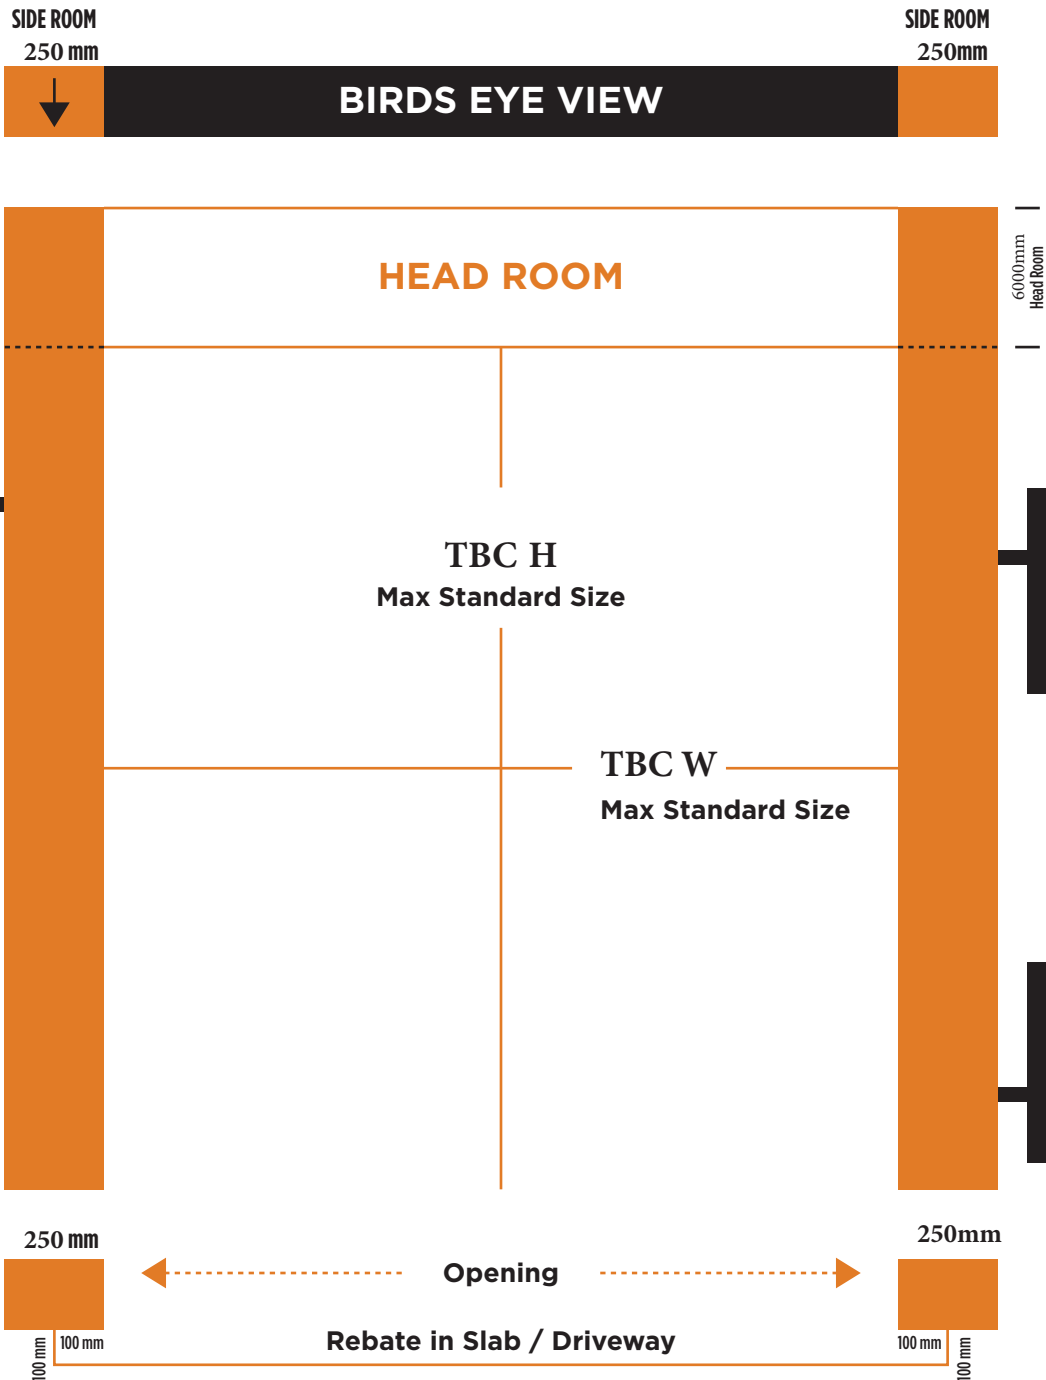

## Roller Door Install Lay Out - Novataur Commercial

Solid fixing in orange no gaps. Fixing area to be one flat surface. For the best seal on the ground we need a 100 X 100 mm rebate in the concrete. BAL required? We can supply an Emb-A-Seal so your door is compliant.