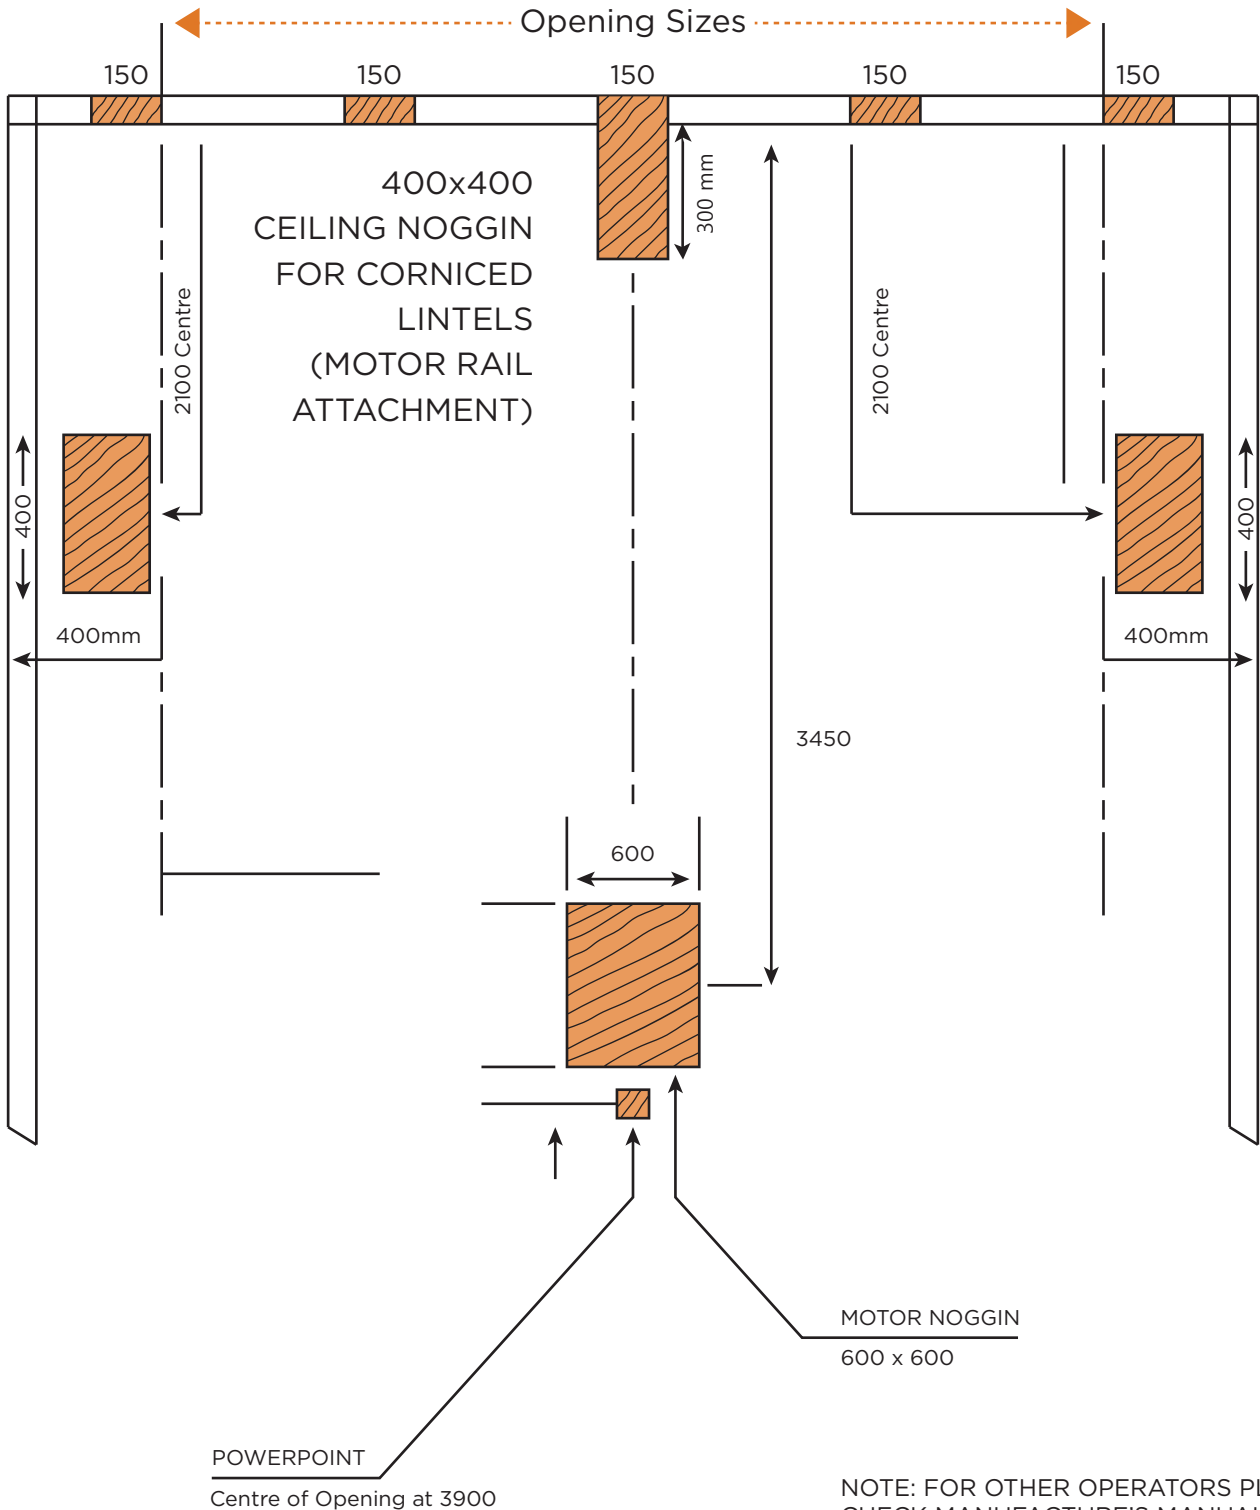

Independent

24/7 Roller Door Services

Selection • Supply • Service

Office (03) 6272 0476

Suits ECO doors
and motor
2280H

Note: Roof noggings must be packed down flush with plaster ceiling - **no gaps**.
Floor rebate must be 100mm back from finish opening and 100mm in width from opening.
Opening must be one flat surface. Save this sheet to our IBook's now for future reference.

Suits ECO doors
and motor
2280H

Independent

24/7

Roller Door Services

Selection • Supply • Service

Office (03) 6272 0476

• Please follow diagram for proper installation •

Failure to do so may result in additional cost and delays at your expense

Birds eye set up

Note: orange sections must be solid fixing - *no gaps and must be load bearing.*

Note: Roof noggings must be packed down flush with plaster ceiling - **no gaps.** Floor rebate must be 100mm back from finish opening and 100mm in width from opening. Opening must be one flat surface. Save this sheet to our IBook's now for future reference.