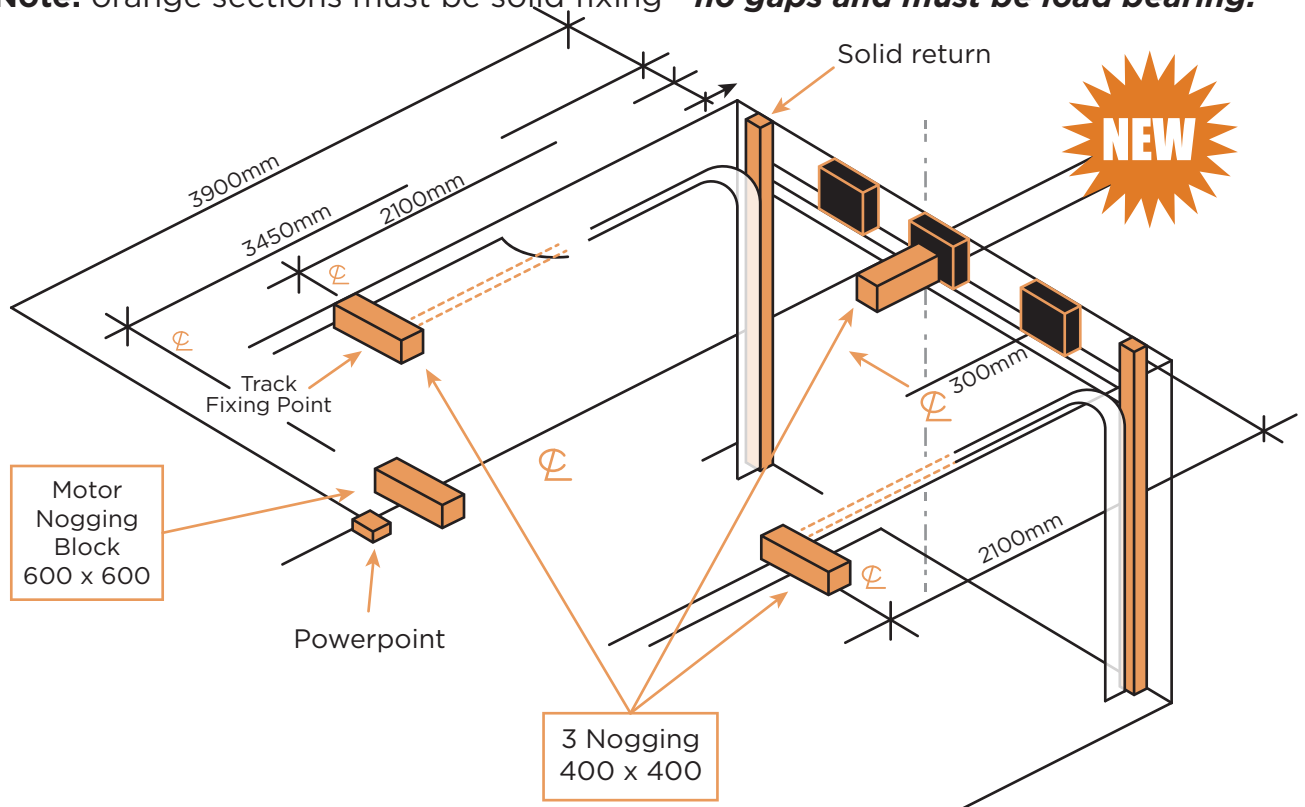

Independent

24/7 Roller Door Services

Selection • Supply • Service

Office (03) 6272 0476

Suits ECO doors
and motor
2280H

Note: Roof noggings must be packed down flush with plaster ceiling - **no gaps**.
Floor rebate must be 100mm back from finish opening and 100mm in width from opening.
Opening must be one flat surface. Save this sheet to our IBook's now for future reference.

Birds eye set up

Note: orange sections must be solid fixing - *no gaps and must be load bearing.*

Note: Roof noggings must be packed down flush with plaster ceiling - **no gaps.** Floor rebate must be 100mm back from finish opening and 100mm in width from opening. Opening must be one flat surface. Save this sheet to our IBook's now for future reference.