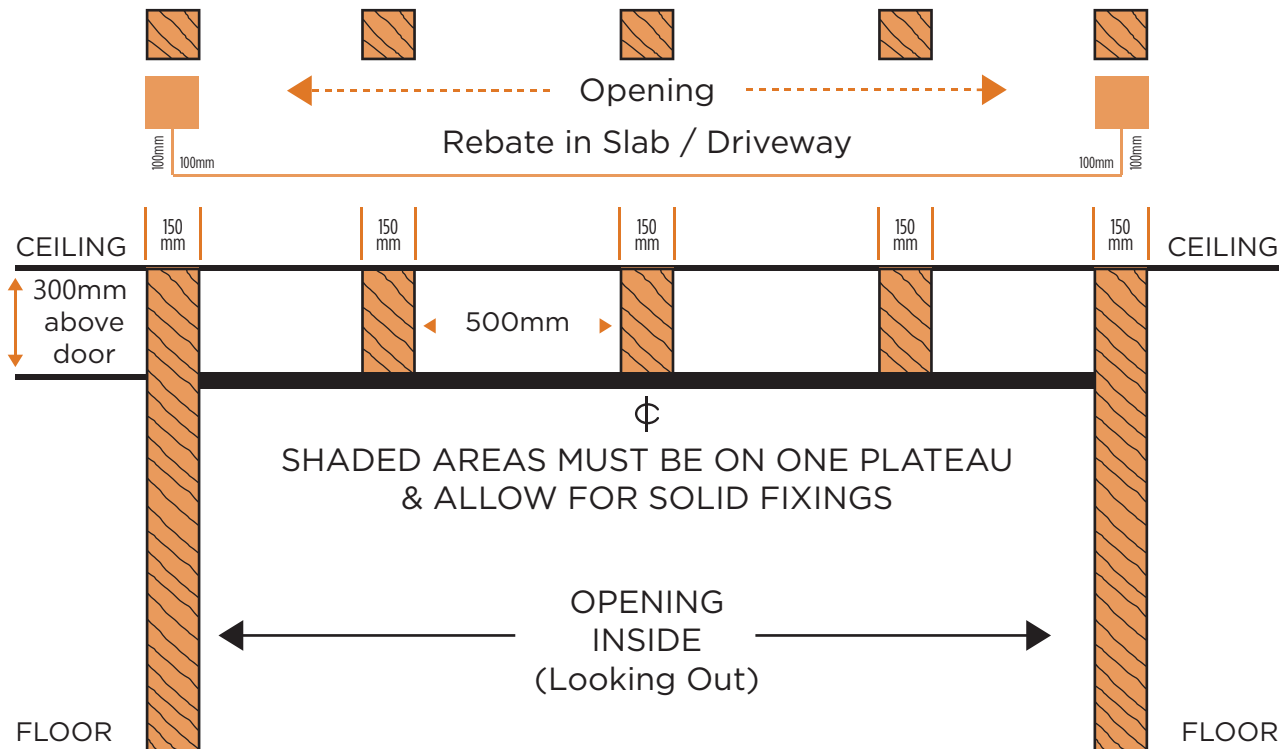

Independent

24/7 Roller Door Services

Selection • Supply • Service

Office (03) 6272 0476

Suits ECO doors
and motor
2280H

Note: Roof noggings must be packed down flush with plaster ceiling - **no gaps**.
Floor rebate must be 100mm back from finish opening and 100mm in width from opening.
Opening must be one flat surface. Save this sheet to our IBook's now for future reference.

Birds eye set up

Note: orange sections must be solid fixing - *no gaps and must be load bearing.*

Note: Roof noggings must be packed down flush with plaster ceiling - **no gaps.** Floor rebate must be 100mm back from finish opening and 100mm in width from opening. Opening must be one flat surface. Save this sheet to our IBook's now for future reference.