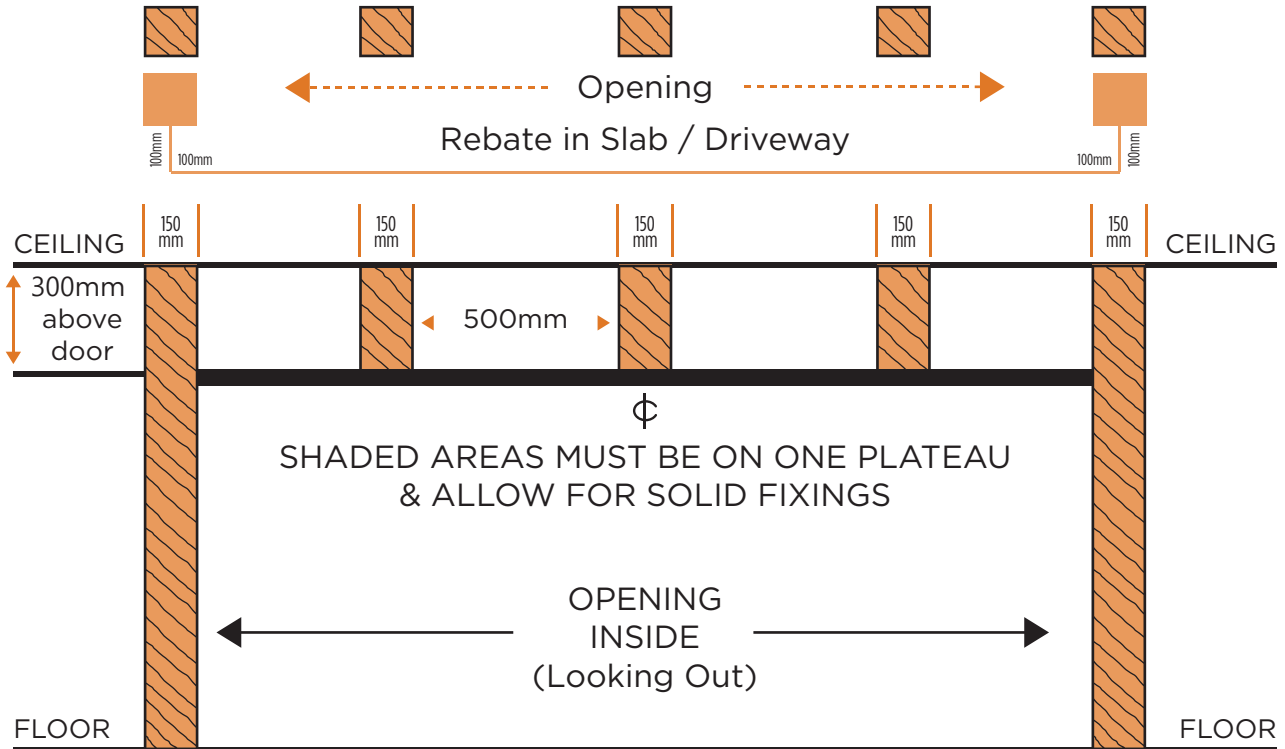

Independent

24/7 Roller Door Services

Selection • Supply • Service

Office (03) 6272 0476

Suits ECO doors
and ATA motor
2280H

Note: Roof noggings must be packed down flush with plaster ceiling - **no gaps**.
Floor rebate must be 100mm back from finish opening and 100mm in width from opening.
Opening must be one flat surface. Save this sheet to our IBook's now for future reference.

Suits ECO doors
and ATA motor
2280H

Independent

24/7

Roller Door Services

Selection • Supply • Service

Office (03) 6272 0476

• Please follow diagram for proper installation •

Failure to do so may result in additional cost and delays at your expense

Birds eye set up

Note: orange sections must be solid fixing - *no gaps and must be load bearing.*

Note: Roof noggings must be packed down flush with plaster ceiling - **no gaps.**

Floor rebate must be 100mm back from finish opening and 100mm in width from opening. Opening must be one flat surface. Save this sheet to our IBook's now for future reference.