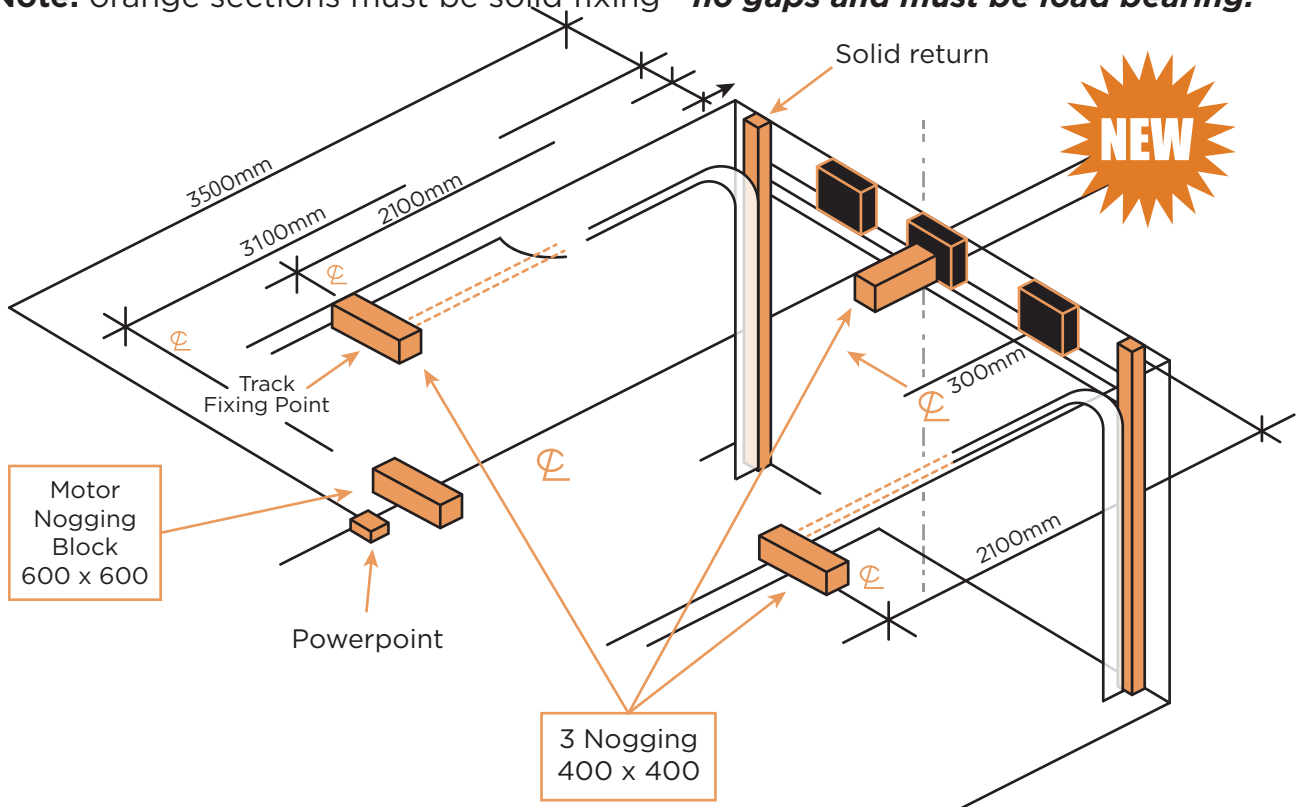

Independent

24/7 Roller Door Services

Selection • Supply • Service

Office (03) 6272 0476

Suits ECO doors
and ATA motor
2280H

Note: Roof noggings must be packed down flush with plaster ceiling - **no gaps**.
Floor rebate must be 100mm back from finish opening and 100mm in width from opening.
Opening must be one flat surface. Save this sheet to our IBook's now for future reference.

Suits ECO doors
and ATA motor
2280H

Independent

24/7

Roller Door Services

Selection • Supply • Service

Office (03) 6272 0476

• Please follow diagram for proper installation •

Failure to do so may result in additional cost and delays at your expense

Birds eye set up

Note: orange sections must be solid fixing - *no gaps and must be load bearing.*

Note: Roof noggings must be packed down flush with plaster ceiling - **no gaps.**

Floor rebate must be 100mm back from finish opening and 100mm in width from opening. Opening must be one flat surface. Save this sheet to our IBook's now for future reference.