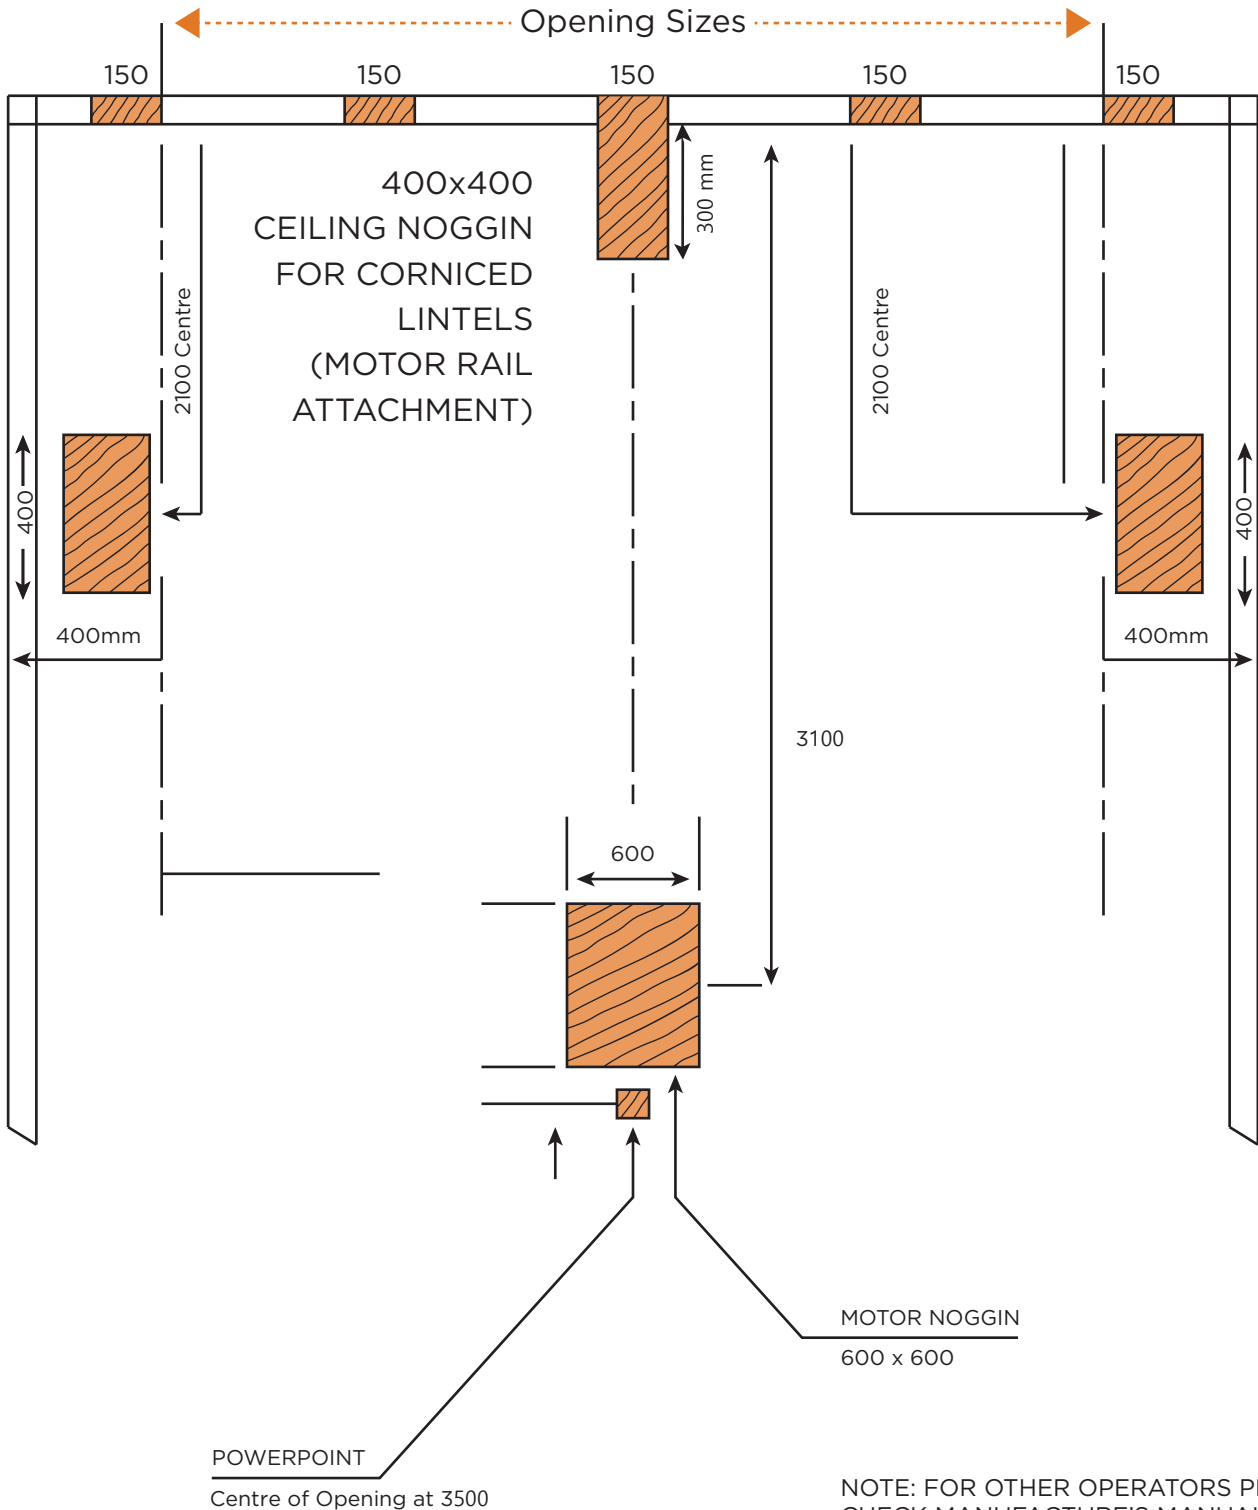

Independent

24/7 Roller Door Services

Selection • Supply • Service

Office (03) 6272 0476

Suits ECO doors
and ATA motor
2280H

Note: Roof noggings must be packed down flush with plaster ceiling - **no gaps**.
Floor rebate must be 100mm back from finish opening and 100mm in width from opening.
Opening must be one flat surface. Save this sheet to our IBook's now for future reference.

Suits ECO doors
and ATA motor
2280H

Independent

24/7

Roller Door Services

Selection • Supply • Service

Office (03) 6272 0476

• Please follow diagram for proper installation •

Failure to do so may result in additional cost and delays at your expense

Birds eye set up

Note: orange sections must be solid fixing - *no gaps and must be load bearing.*

Note: Roof noggings must be packed down flush with plaster ceiling - **no gaps.**

Floor rebate must be 100mm back from finish opening and 100mm in width from opening. Opening must be one flat surface. Save this sheet to our IBook's now for future reference.